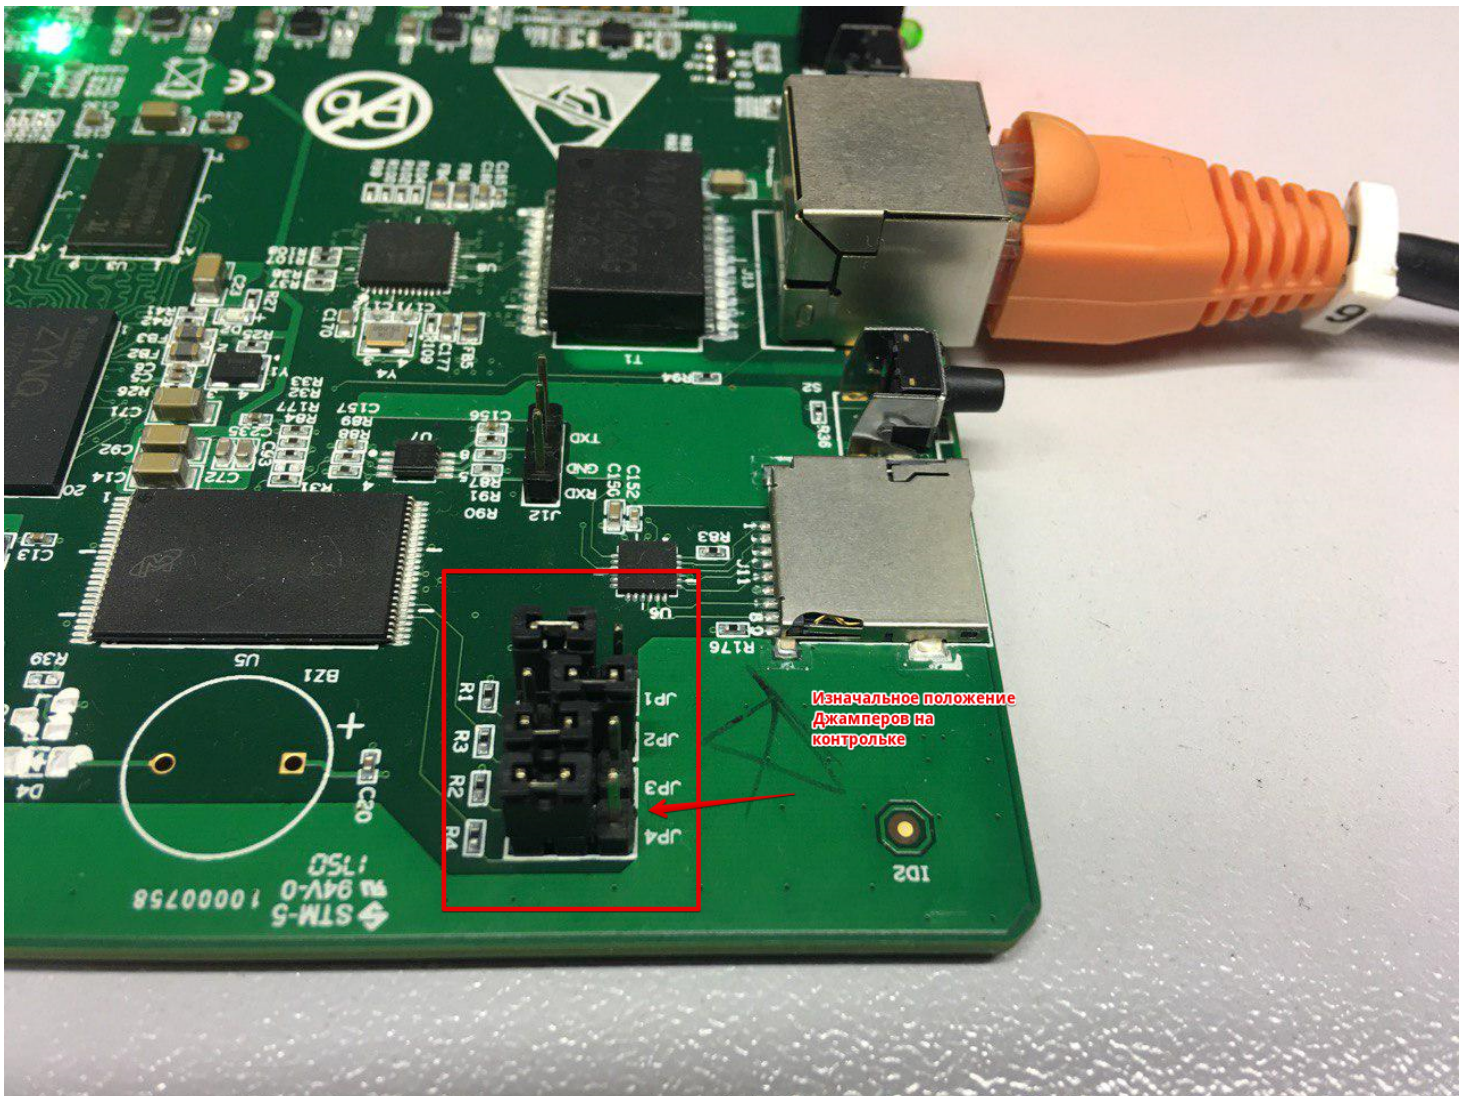

# MicroSD Antmine S9, S9i, S9j

Ssh;

Ssh;

[https://asicdip.com/files/Recovery\\_S9\\_3.8.5.img](https://asicdip.com/files/Recovery_S9_3.8.5.img)

MicroSD  
Win32 Disk Imager      Rufus [https://rufus.ie/ru\\_RU.html](https://rufus.ie/ru_RU.html)